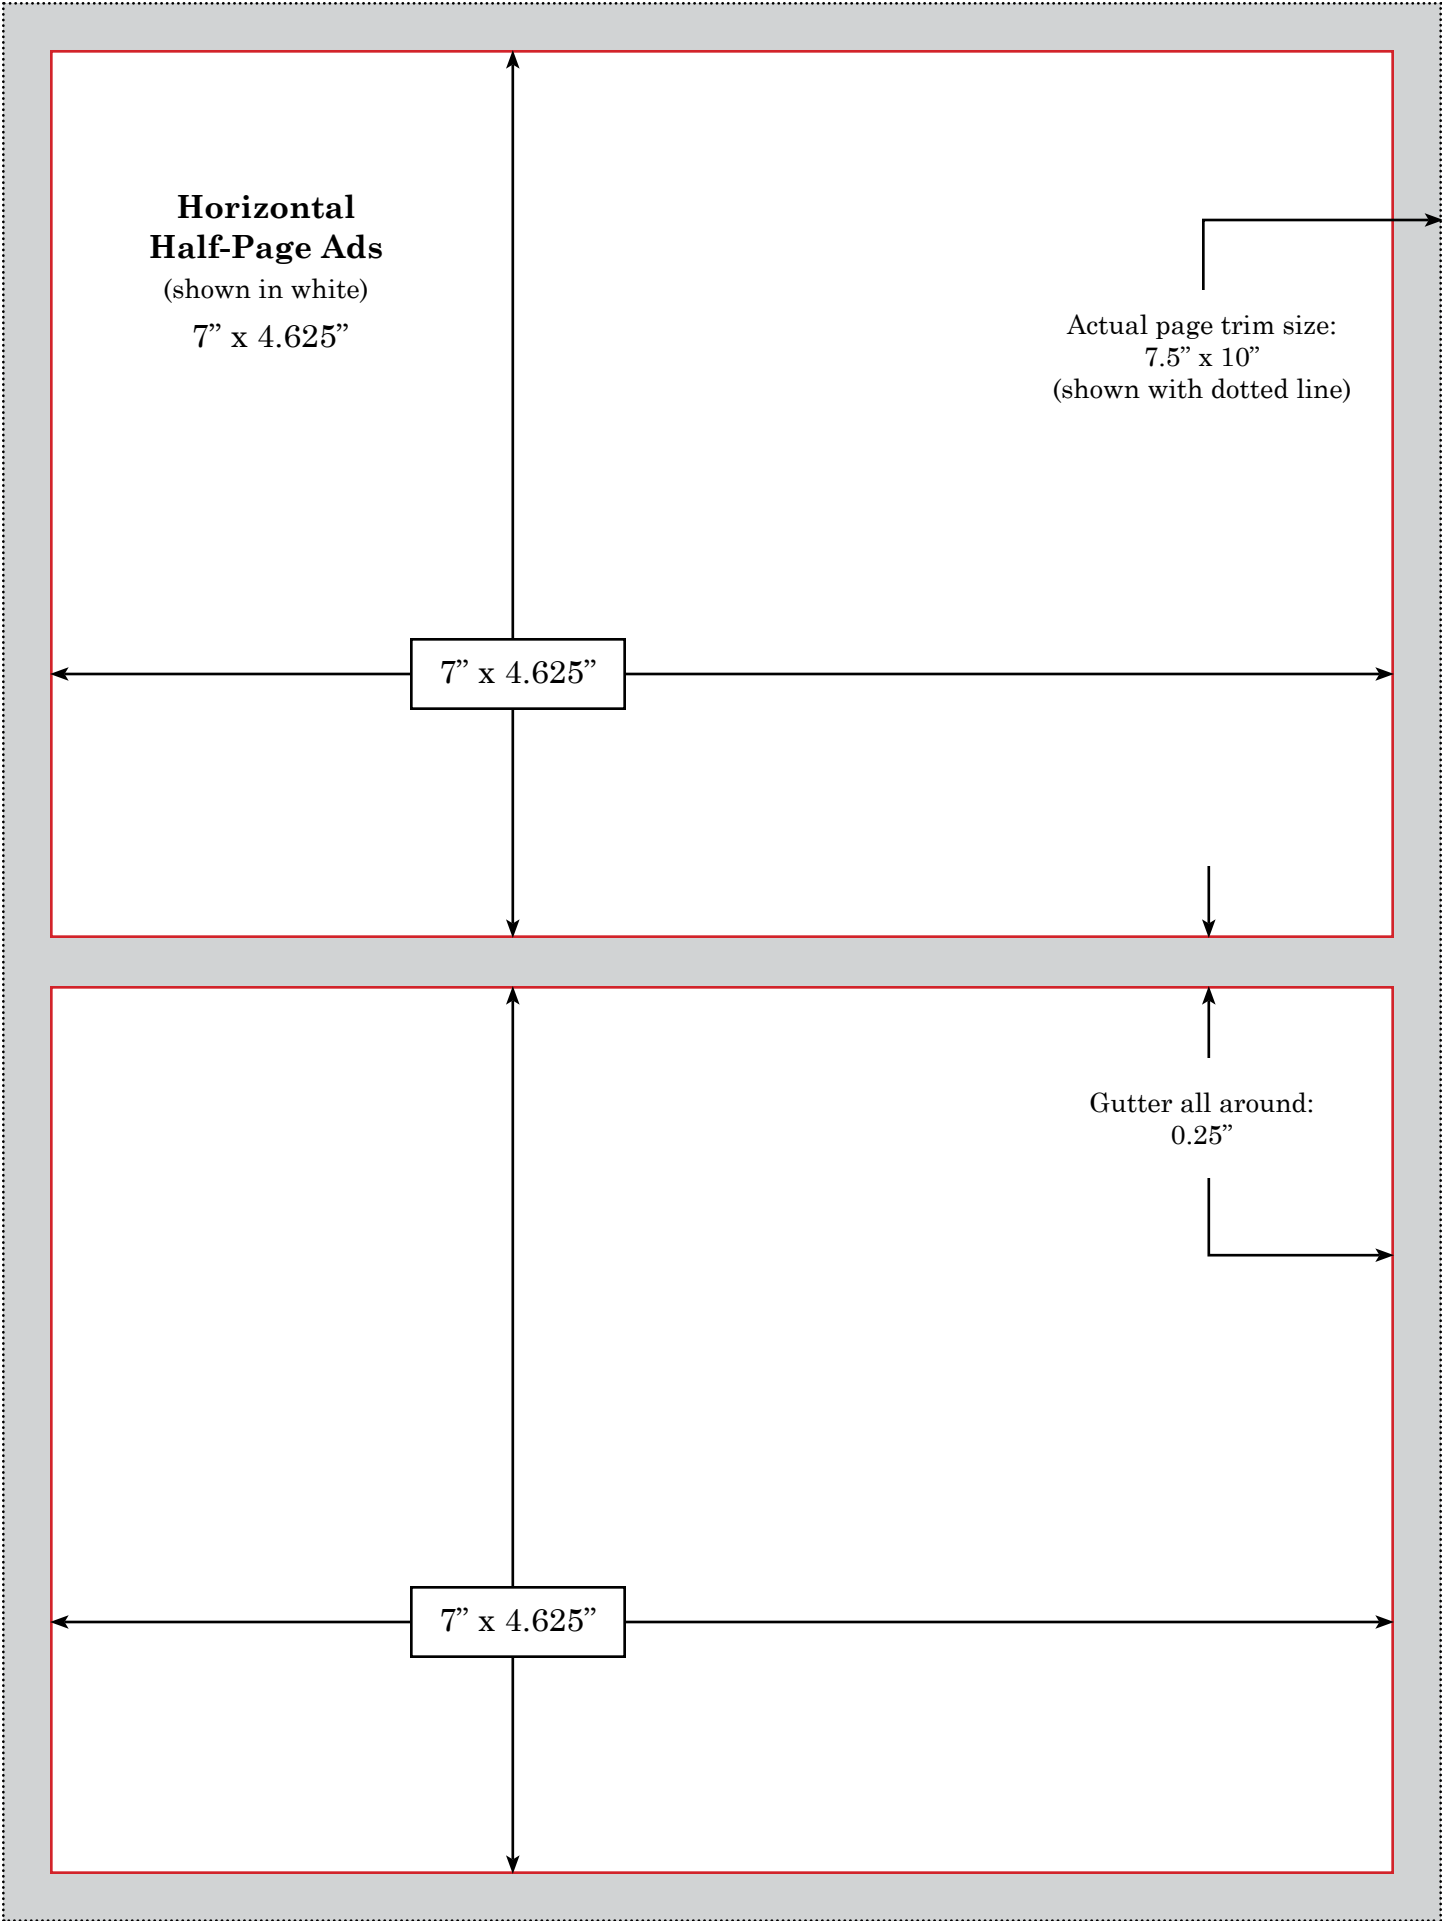

7.25" x 9.75"

Full Page Ad
Without Bleed
(shown in white)
7" x 9.5"

7" x 9.5"

Actual page trim size:
7.5" x 10"
(shown with dotted line)

Gutter all around:
0.25"
(shown in gray)

**Horizontal
Half-Page Ads**

(shown in white)

7" x 4.625"

7" x 4.625"

Actual page trim size:
7.5" x 10"
(shown with dotted line)

Gutter all around:
0.25"

7" x 4.625"

**Vertical
Half-Page Ads**

(shown in white)

3.375" x 9.5"

3.375" x 9.5"

3.375" x 9.5"

Actual page trim size:
7.5" x 10"
(shown with dotted line)

Gutter all around:
0.25"

Quarter-Page Ads

(shown in white)

3.375" x 4.625"

3.375" x 4.625"

3.375" x 4.625"

Actual page trim size:

7.5" x 10"

(shown with dotted line)

Gutter all around:

0.25"

**Vertical
Half-Page Ads**