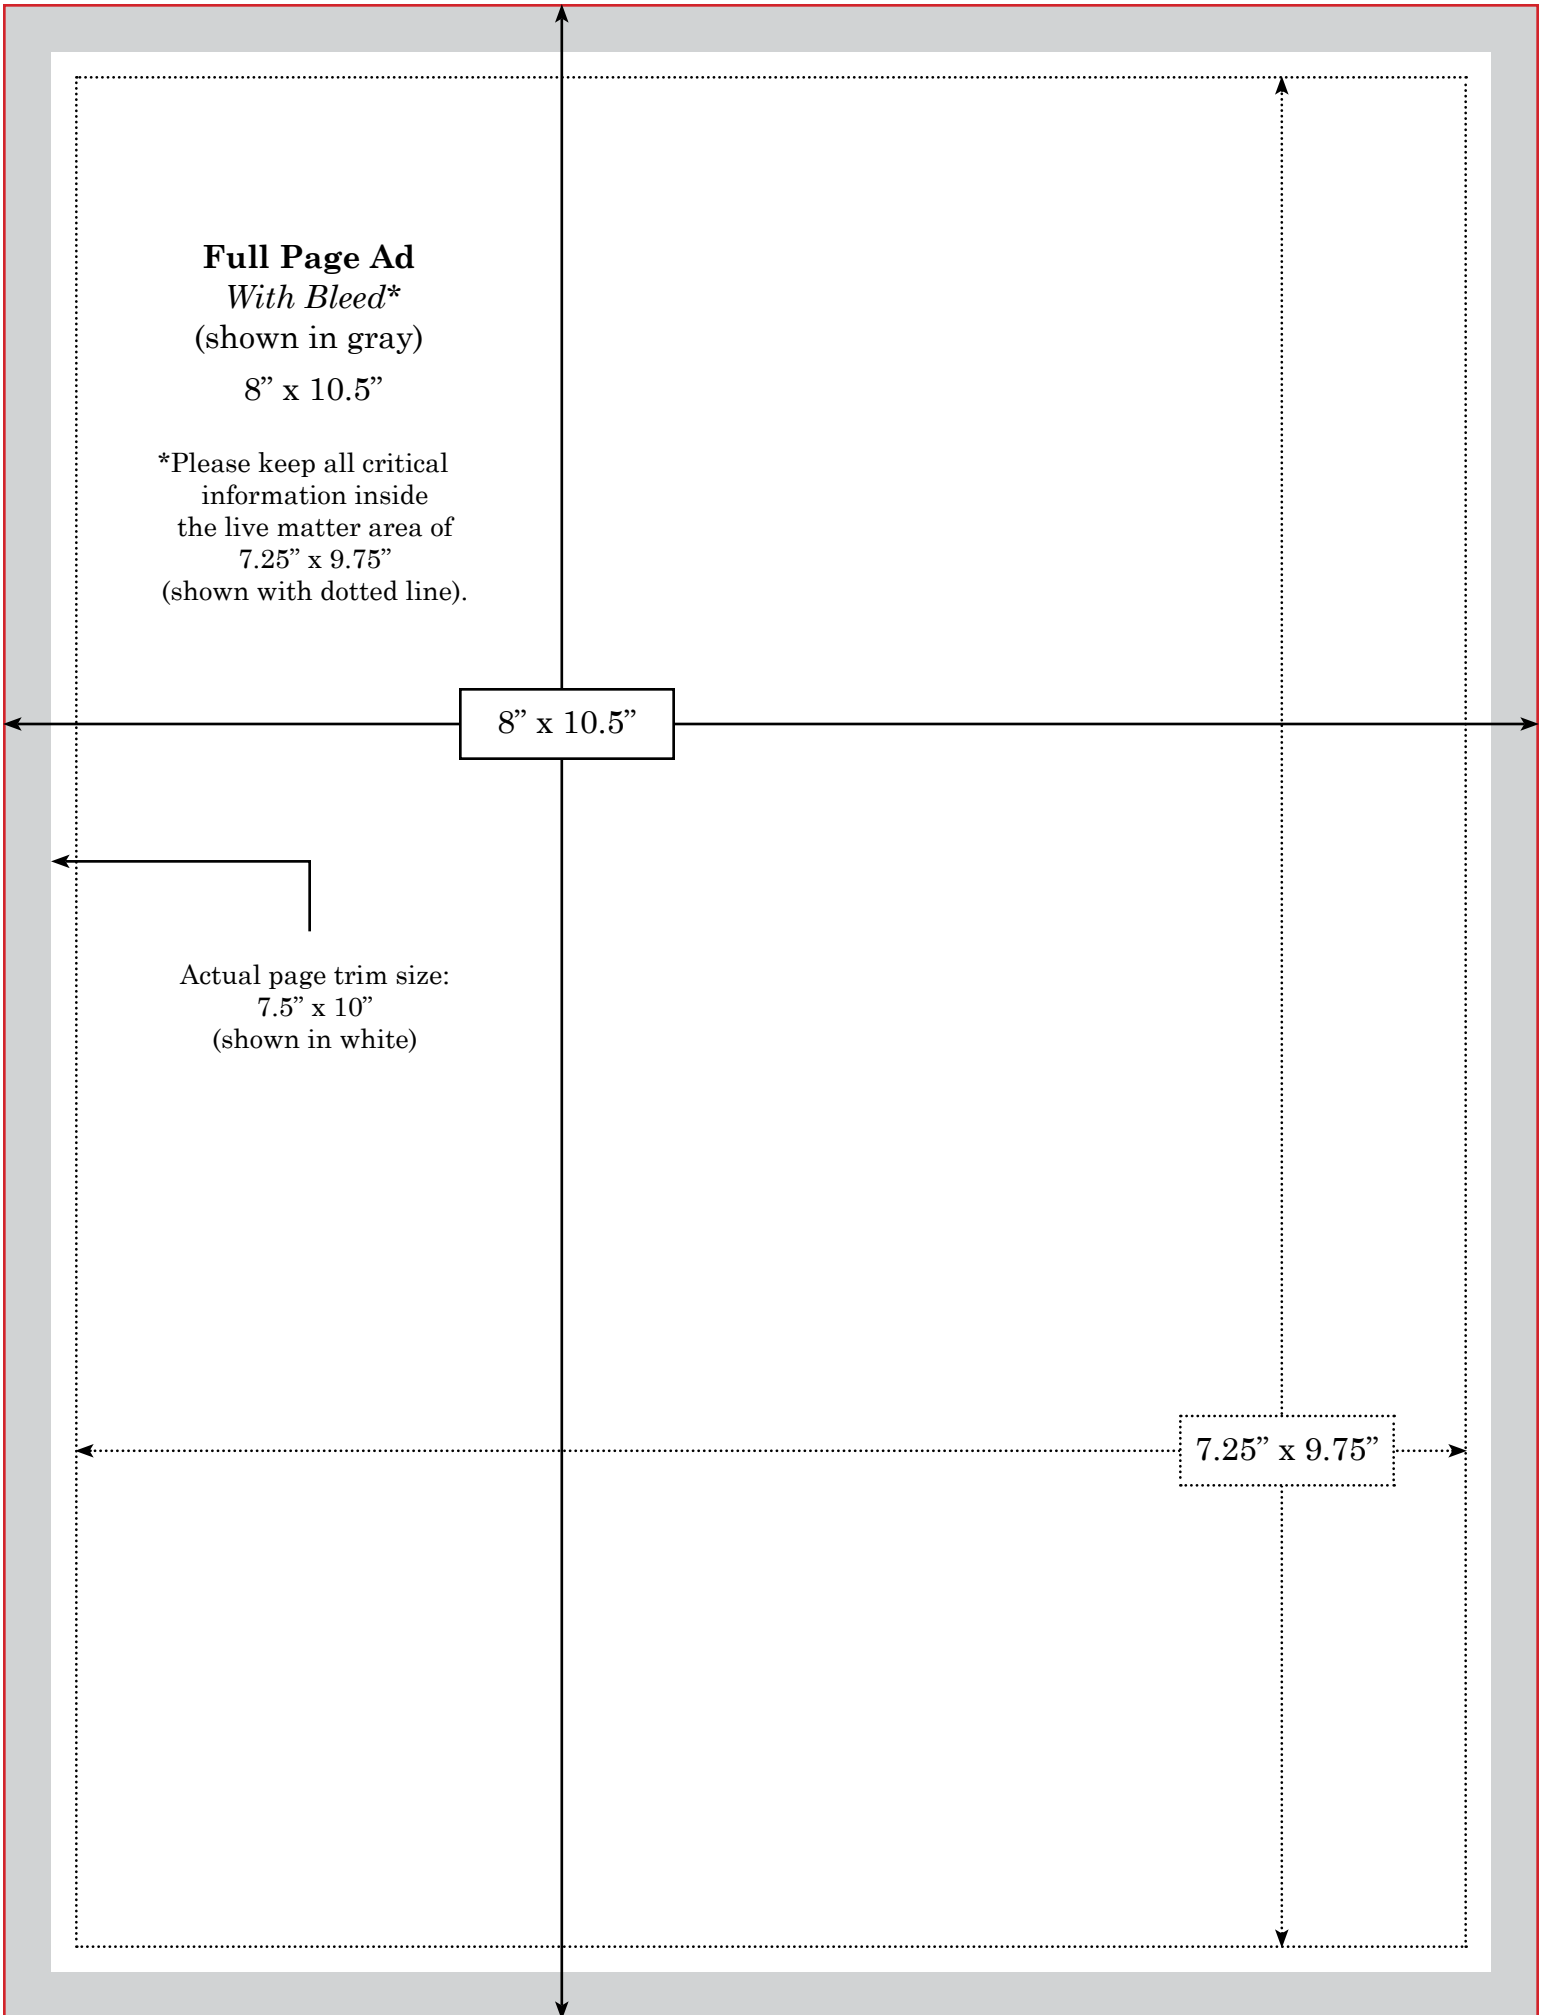

Thanks! See you in Boston!

Full Page Ad

*With Bleed**

(shown in gray)

8" x 10.5"

*Please keep all critical
information inside
the live matter area of
7.25" x 9.75"
(shown with dotted line).

8" x 10.5"

Actual page trim size:
7.5" x 10"
(shown in white)

7.25" x 9.75"

Full Page Ad
Without Bleed
(shown in white)
7" x 9.5"

7" x 9.5"

Actual page trim size:
7.5" x 10"
(shown with dotted line)

Gutter all around:
0.25"
(shown in gray)

**Horizontal
Half-Page Ads**

(shown in white)

7" x 4.625"

7" x 4.625"

Actual page trim size:
7.5" x 10"
(shown with dotted line)

Gutter all around:
0.25"

7" x 4.625"

**Vertical
Half-Page Ads**

(shown in white)

3.375" x 9.5"

3.375" x 9.5"

3.375" x 9.5"

Actual page trim size:
7.5" x 10"
(shown with dotted line)

Gutter all around:
0.25"

Quarter-Page Ads

(shown in white)

3.375" x 4.625"