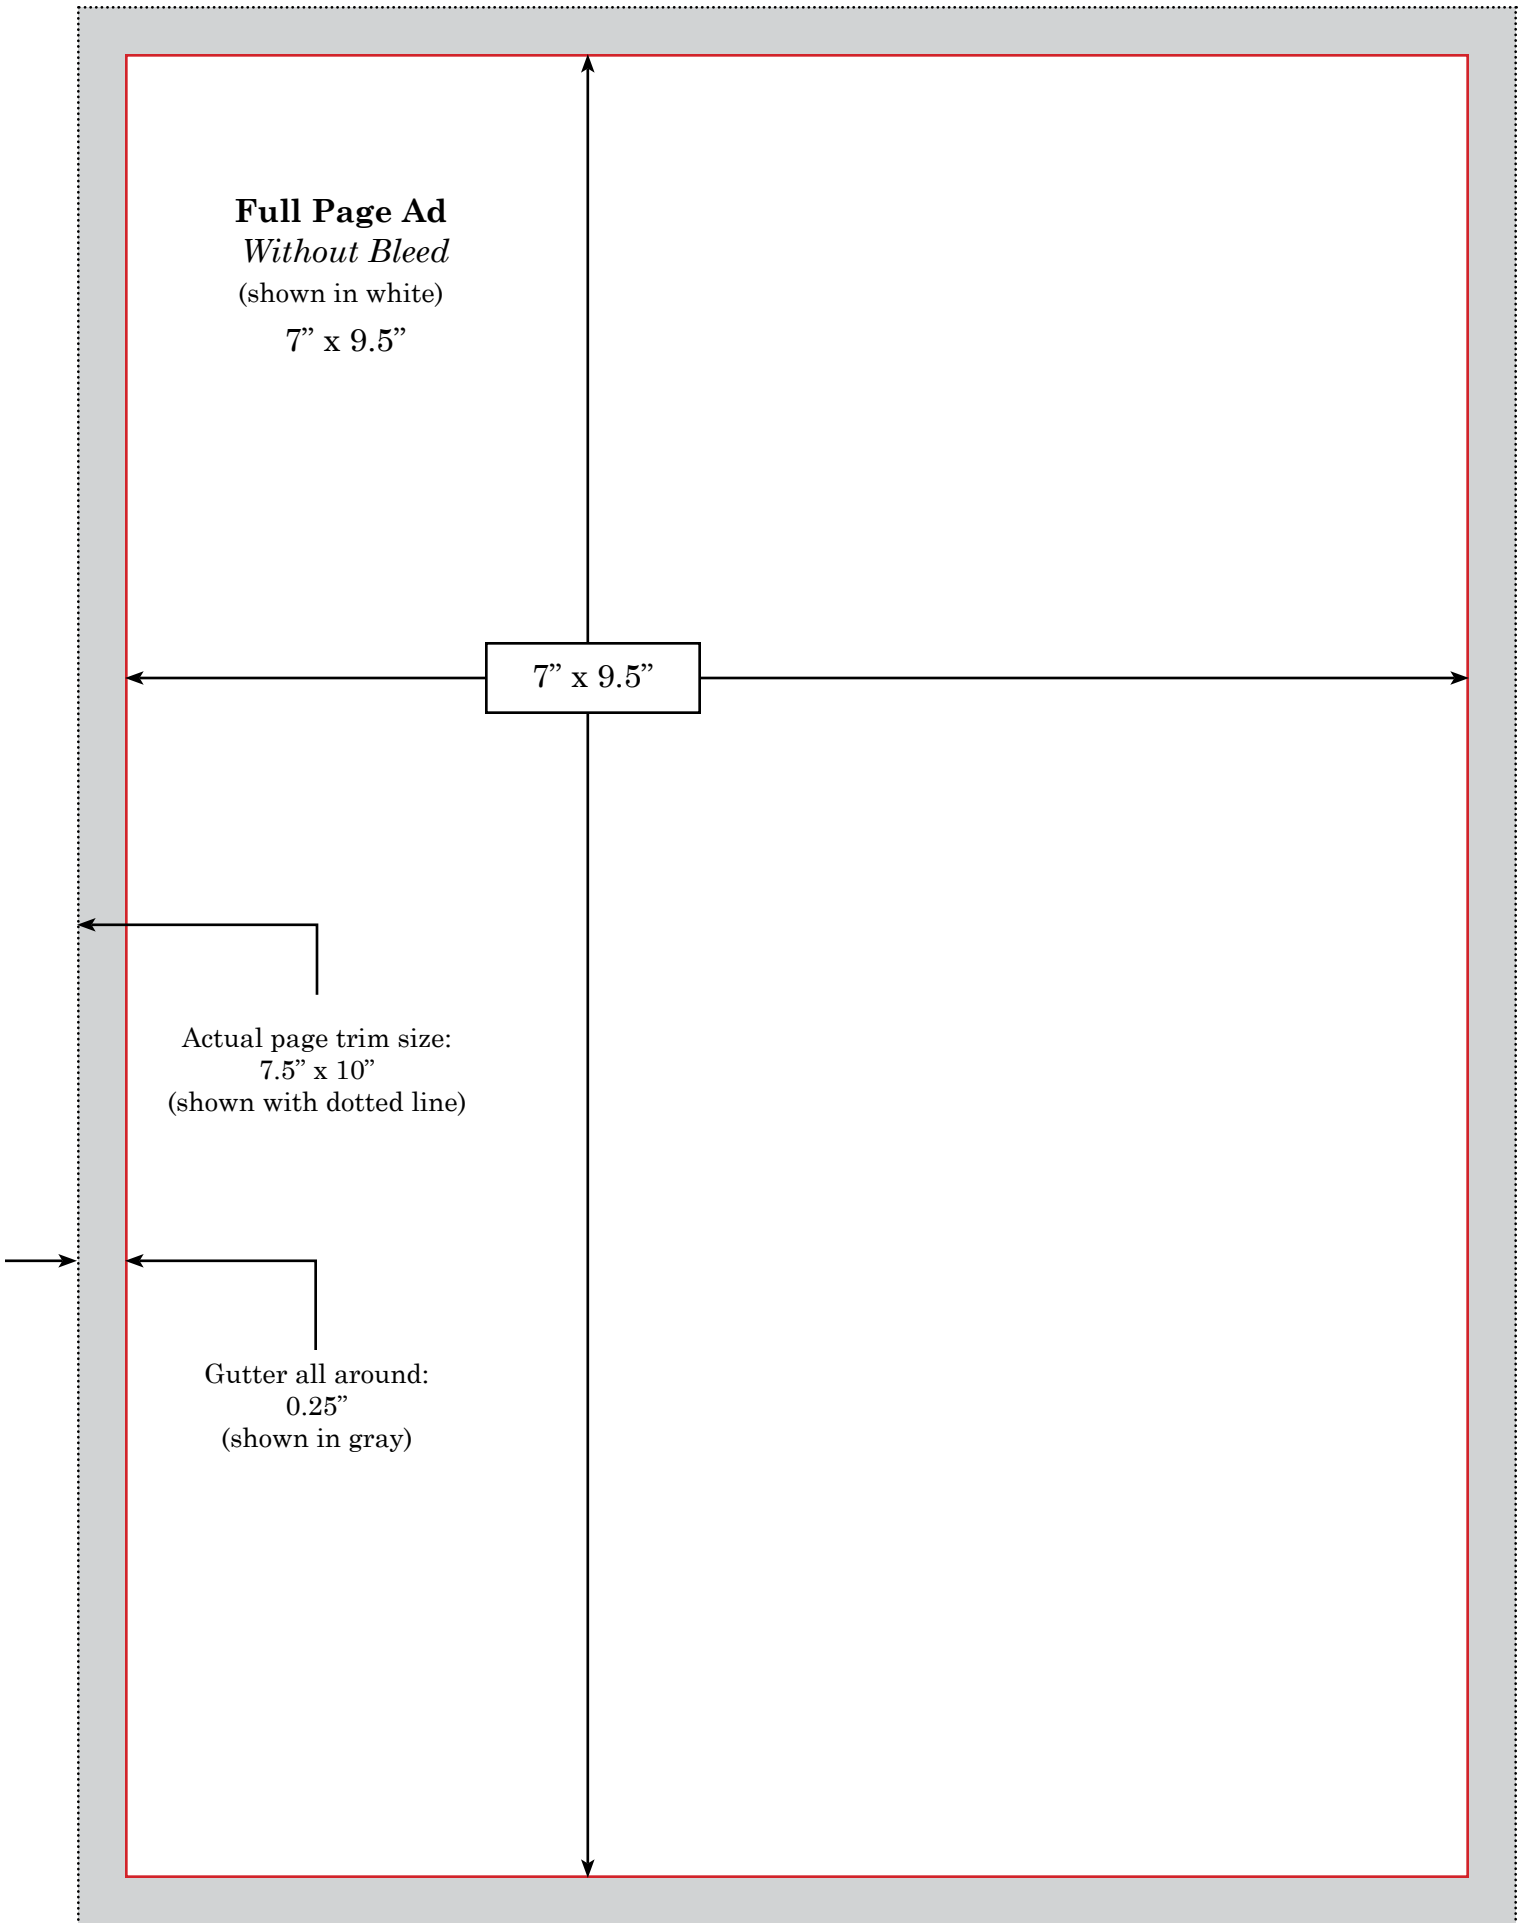

7.25" x 9.75"

Full Page Ad
Without Bleed
(shown in white)
7" x 9.5"

7" x 9.5"

Actual page trim size:
7.5" x 10"
(shown with dotted line)

Gutter all around:
0.25"
(shown in gray)

**Horizontal
Half-Page Ads**

(shown in white)

7" x 4.625"

7" x 4.625"

Actual page trim size:
7.5" x 10"
(shown with dotted line)

Gutter all around:
0.25"

7" x 4.625"

**Vertical
Half-Page Ads**

(shown in white)

3.375" x 9.5"

3.375" x 9.5"

3.375" x 9.5"

Actual page trim size:
7.5" x 10"
(shown with dotted line)

Gutter all around:
0.25"

Quarter-Page Ads

(shown in white)

3.375" x 4.625"

3.375" x 4.625"

3.375" x 4.625"

Actual page trim size:

7.5" x 10"

(shown with dotted line)

Gutter all around:

0.25"

**Vertical
Half-Page Ads**