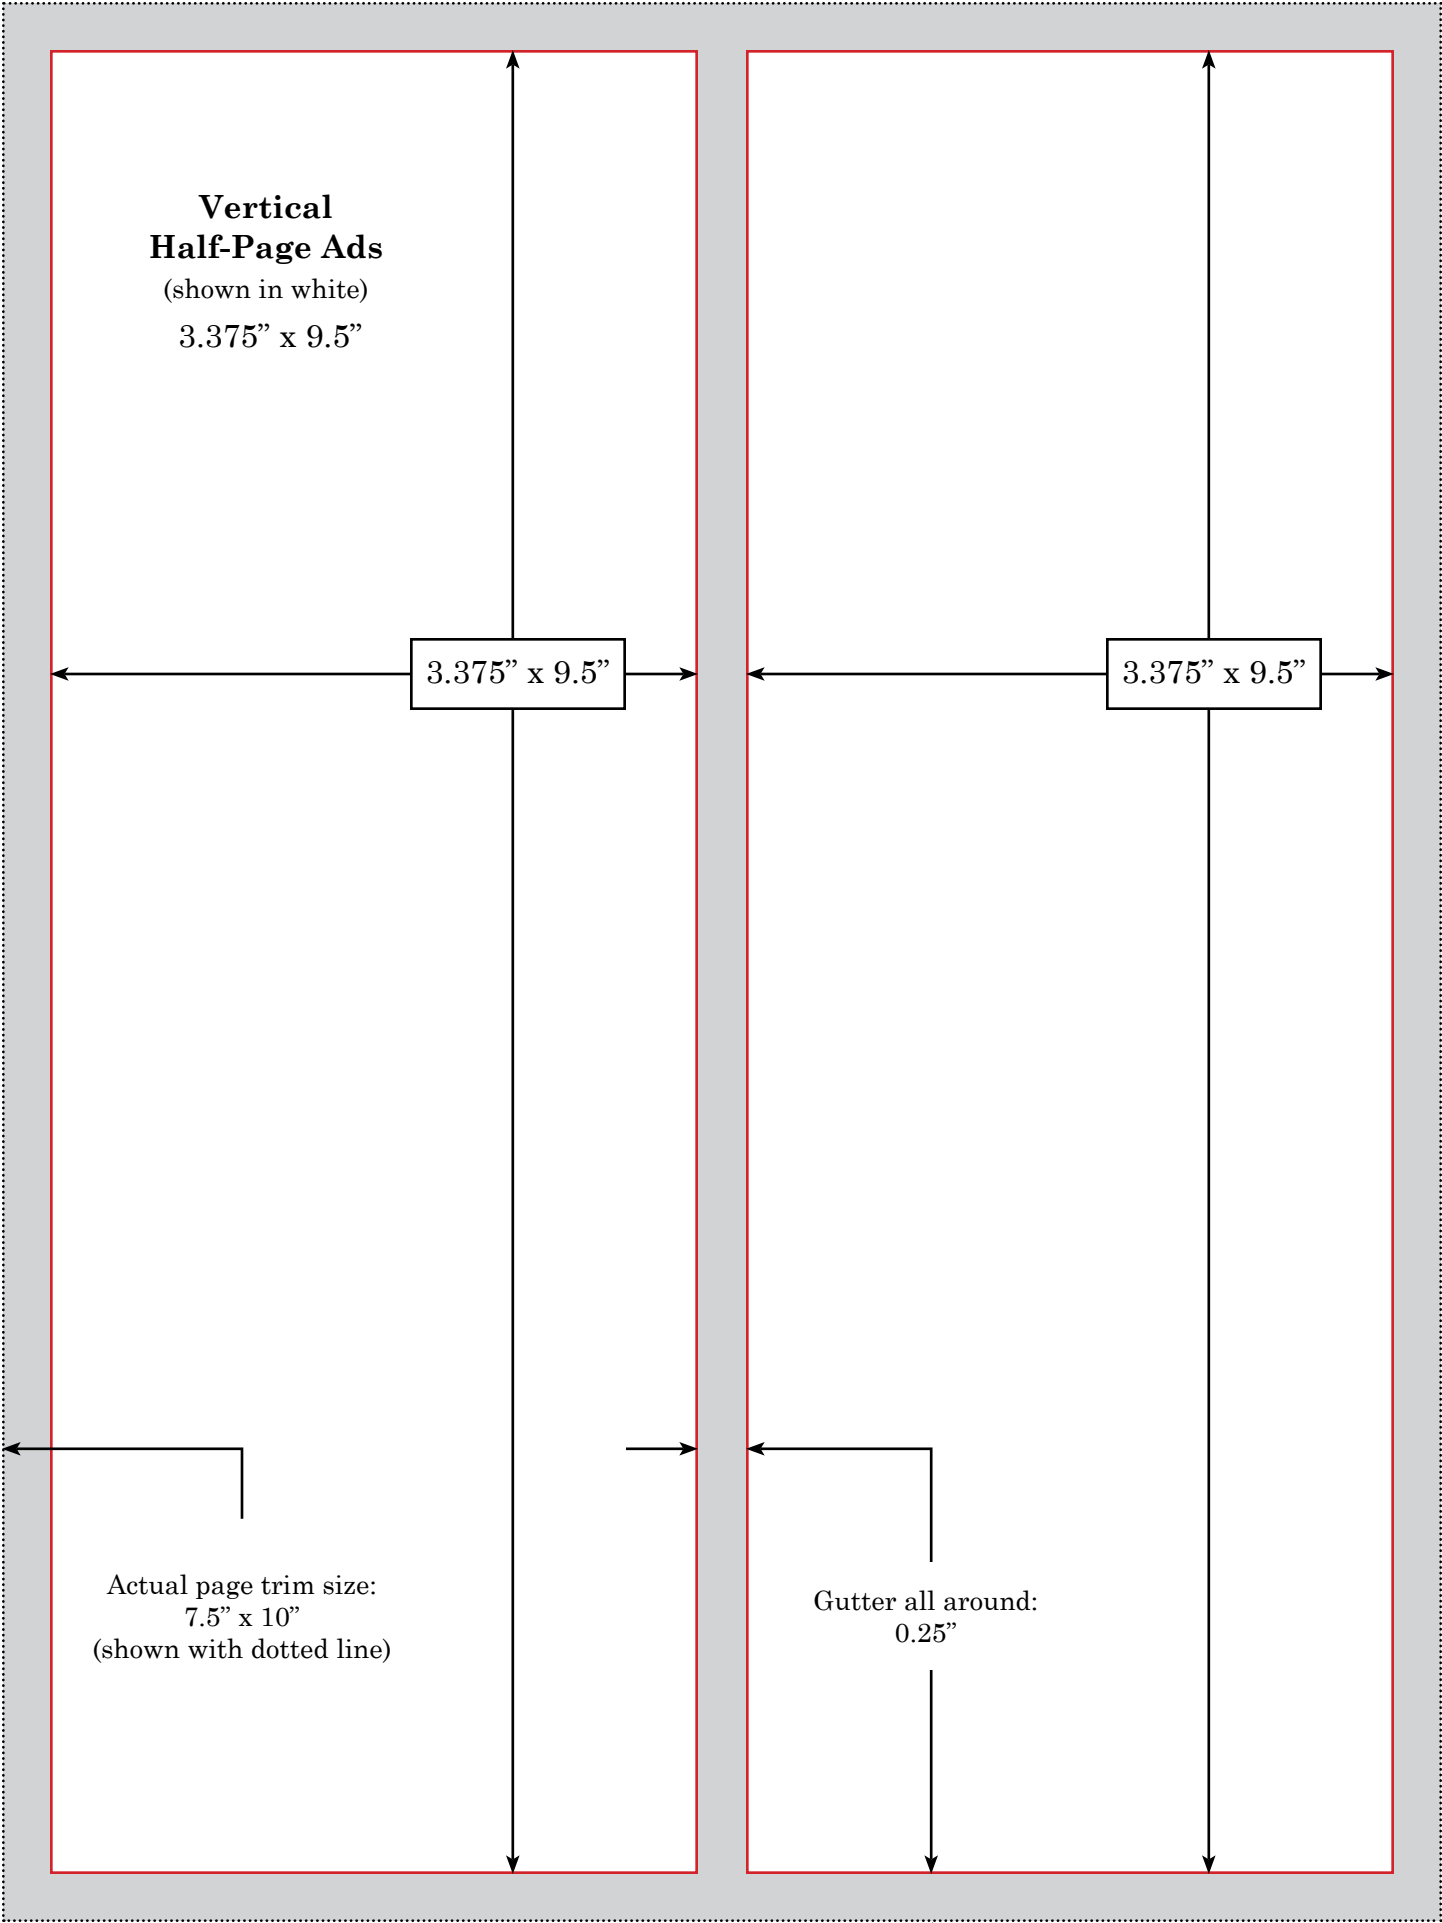

7.25" x 9.75"

Full Page Ad
Without Bleed
(shown in white)
7" x 9.5"

7" x 9.5"

Actual page trim size:
7.5" x 10"
(shown with dotted line)

Gutter all around:
0.25"
(shown in gray)

**Horizontal
Half-Page Ads**

(shown in white)

7" x 4.625"

7" x 4.625"

Actual page trim size:
7.5" x 10"
(shown with dotted line)

Gutter all around:
0.25"

7" x 4.625"

**Vertical
Half-Page Ads**

(shown in white)

3.375" x 9.5"

3.375" x 9.5"

3.375" x 9.5"

Actual page trim size:
7.5" x 10"
(shown with dotted line)

Gutter all around:
0.25"

Quarter-Page Ads

(shown in white)

3.375" x 4.625"

3.375" x 4.625"

3.375" x 4.625"

Actual page trim size:

7.5" x 10"

(shown with dotted line)

Gutter all around:

0.25"

**Vertical
Half-Page Ads**