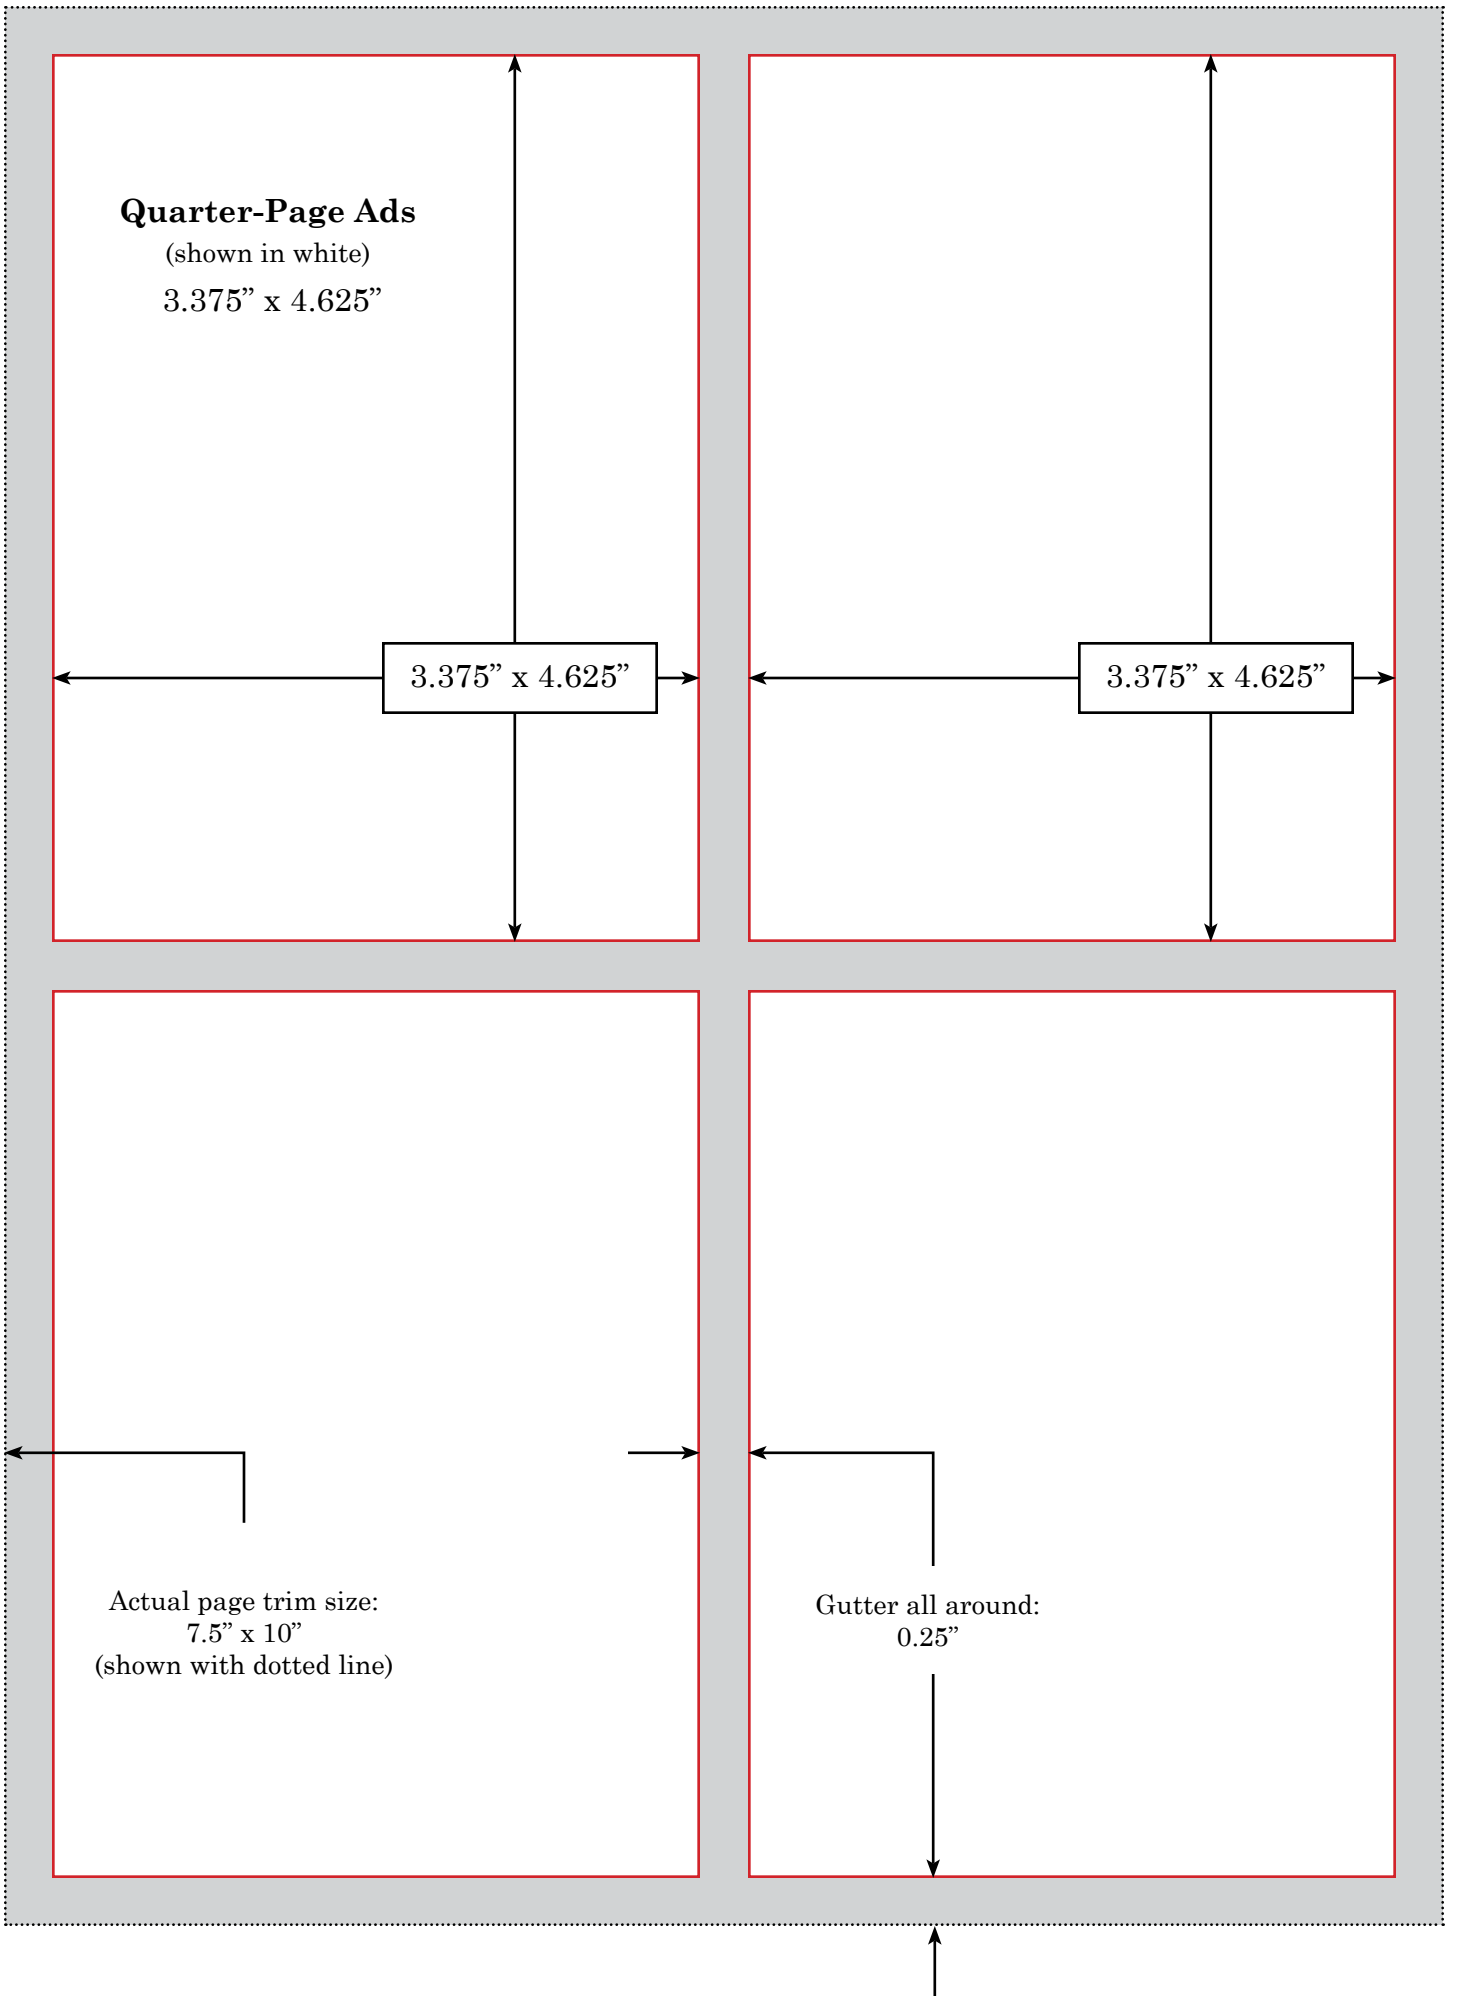

7.25" x 9.75"

Full Page Ad
Without Bleed
(shown in white)
7" x 9.5"

7" x 9.5"

Actual page trim size:
7.5" x 10"
(shown with dotted line)

Gutter all around:
0.25"
(shown in gray)

**Horizontal
Half-Page Ads**

(shown in white)

7" x 4.625"

7" x 4.625"

Actual page trim size:
7.5" x 10"
(shown with dotted line)

Gutter all around:
0.25"

7" x 4.625"

**Vertical
Half-Page Ads**

(shown in white)

3.375" x 4.625"

3.375" x 4.625"

Actual page trim size:

7.5" x 10"

(shown with dotted line)

Gutter all around:

0.25"

**Vertical
Half-Page Ads**

(shown in white)

3.375" x 9.5"

**Horizontal
Business Card Ads**

(shown in white)

3.375" x 1.8125"

3.375" x 9.5"

Gutter: 0.25"

Gutter: 0.125"