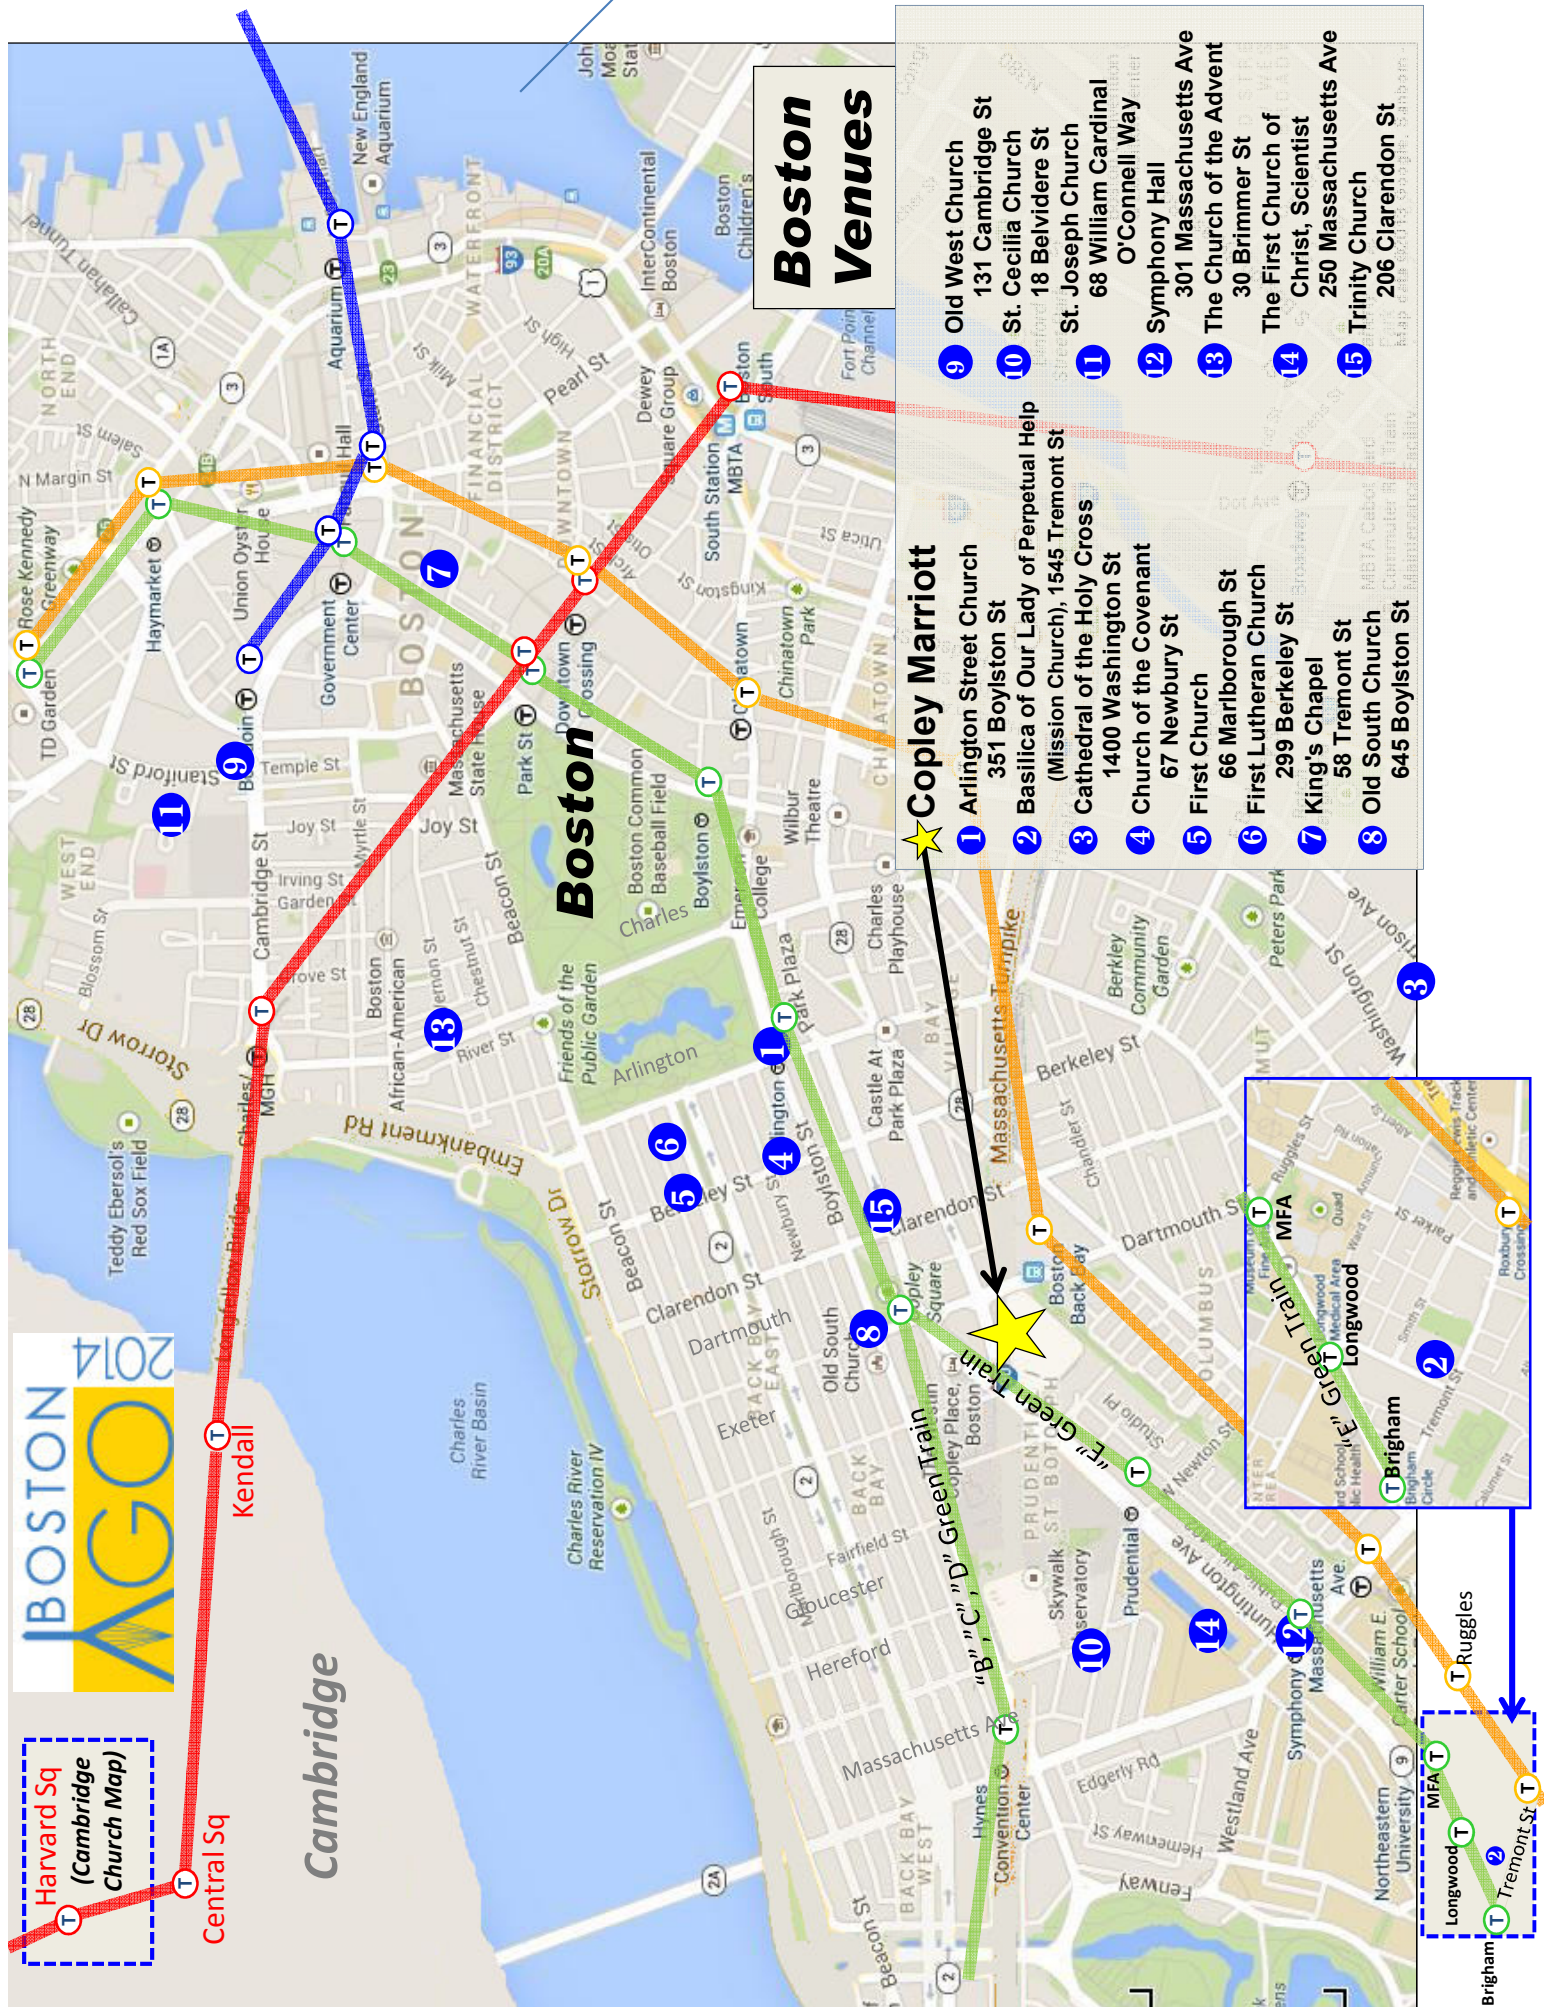

Harvard Sq  
(Cambridge Church Map)

# Boston Venues

- 1 Arlington Street Church  
351 Boylston St
- 2 Basilica of Our Lady of Perpetual Help  
(Mission Church), 1545 Tremont St
- 3 Cathedral of the Holy Cross  
1400 Washington St
- 4 Church of the Covenant  
67 Newbury St
- 5 First Church  
66 Marlborough St
- 6 First Lutheran Church  
299 Berkeley St
- 7 King's Chapel  
58 Tremont St
- 8 Old South Church  
645 Boylston St
- 9 Old West Church  
131 Cambridge St
- 10 St. Cecilia Church  
18 Belvidere St
- 11 St. Joseph Church  
68 William Cardinal O'Connell Way
- 12 Symphony Hall  
301 Massachusetts Ave
- 13 The Church of the Advent  
30 Brimmer St
- 14 The First Church of Christ, Scientist  
250 Massachusetts Ave
- 15 Trinity Church  
206 Clarendon St

# Copley Marriott